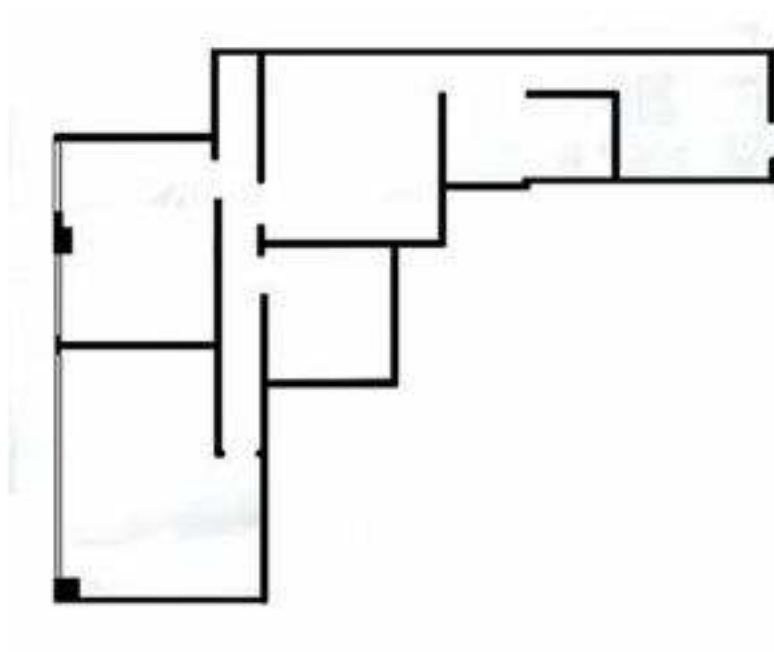

13405 NW Military Hwy.
San Antonio, TX 78231
Phone: 210-493-3322
Fax: 210-493-1172
www.michoncraig.com
michoncraig@swbell.net

Third Floor
Suite 304
1560 sq. ft.